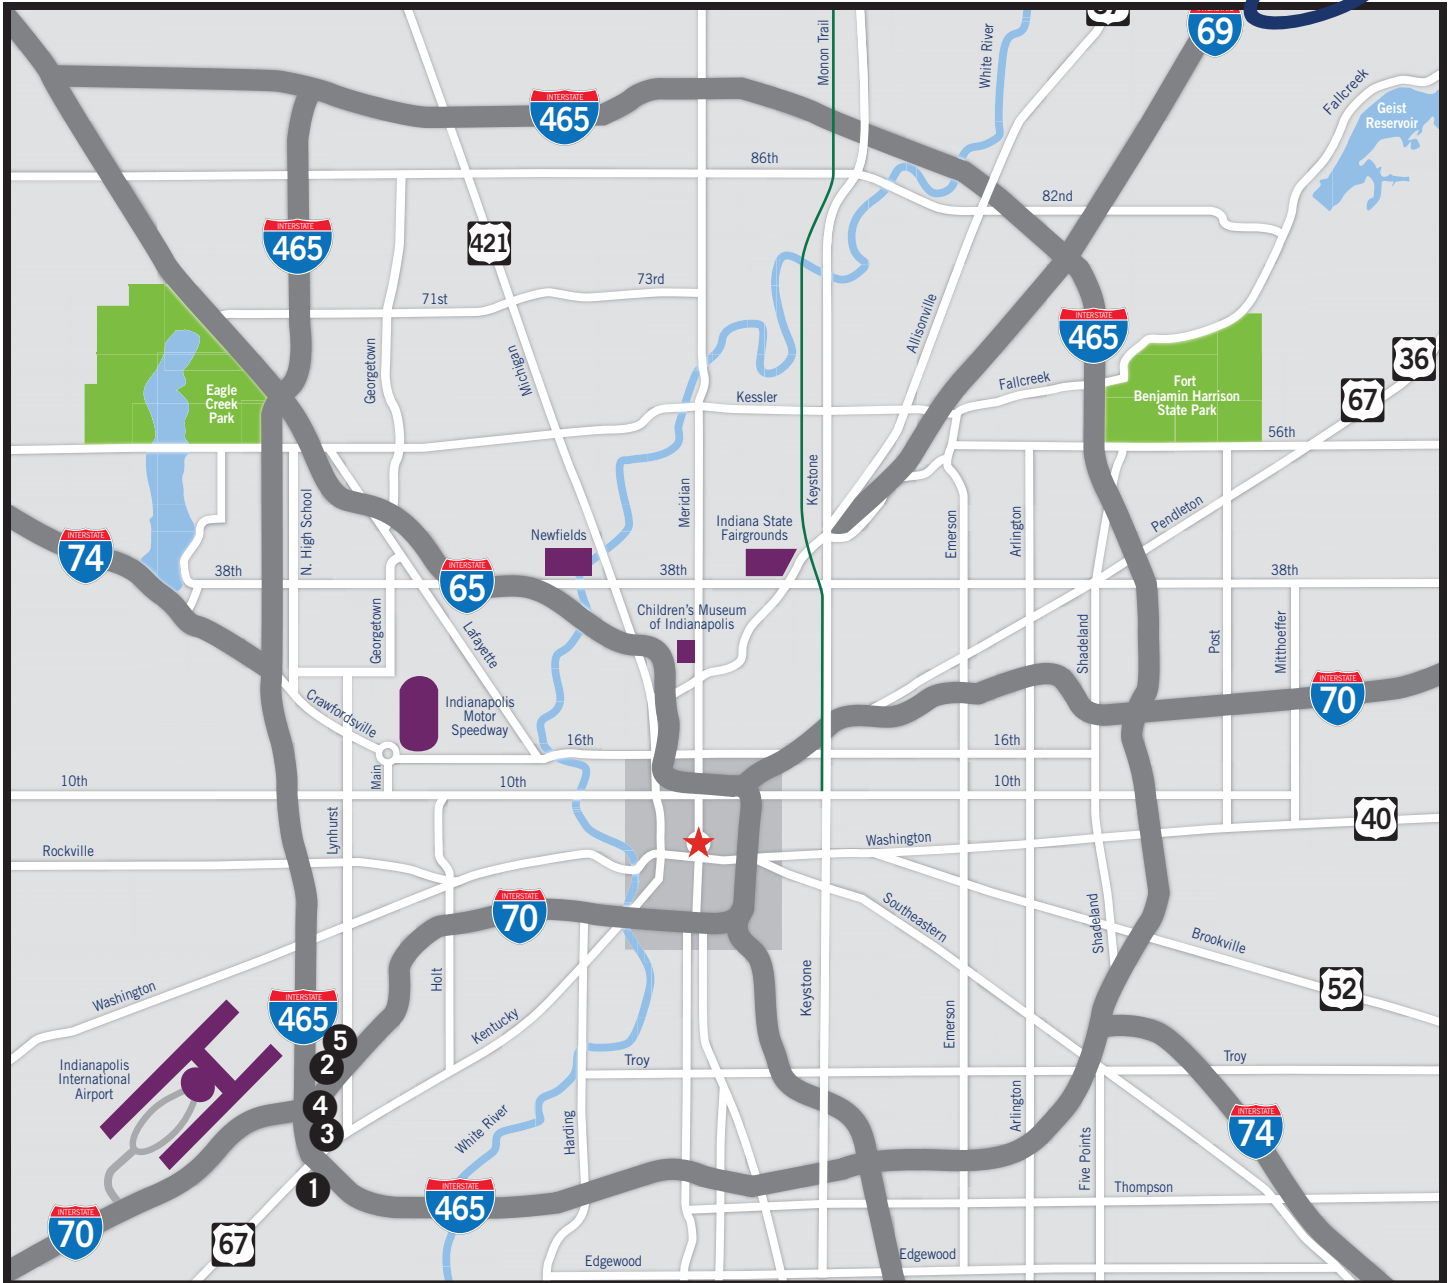

DOWNTOWN INDIANAPOLIS HOTELS & ATTRACTIONS

FEBRUARY 17-20, 2020

DOWNTOWN HOTELS

- | | | |
|--|--|-------------------------------------|
| A Alexander Hotel | J Hilton Indianapolis Downtown | S Sheraton City Centre |
| B Conrad Indianapolis | K Holiday Inn Downtown | T SpringHill Suites Downtown |
| C Courtyard at the Capitol | L Holiday Inn Express City Centre | U Staybridge Suites Downtown |
| D Courtyard Marriott Downtown | M Hyatt Regency Indianapolis | V Westin Hotel |
| E Crowne Plaza Union Station | N Indianapolis Marriott Downtown | |
| F Embassy Suites Downtown | O JW Marriott | |
| G Fairfield Inn & Suites Downtown | P Le Meridien Indianapolis | |
| H Hampton Inn Downtown | Q Omni Severin Hotel | |
| I Hilton Garden Inn Downtown | R Residence Inn Canal | |

Airport area hotels on page 2.

AIRPORT AREA HOTELS & ATTRACTIONS

FEBRUARY 17-20, 2020

AIRPORT AREA HOTELS

- 1 Country Inn & Suites
- 2 Fairfield Inn & Suites Airport
- 3 Hampton Inn & Suites Airport
- 4 Hilton Garden Inn Airport
- 5 Residence Inn Airport