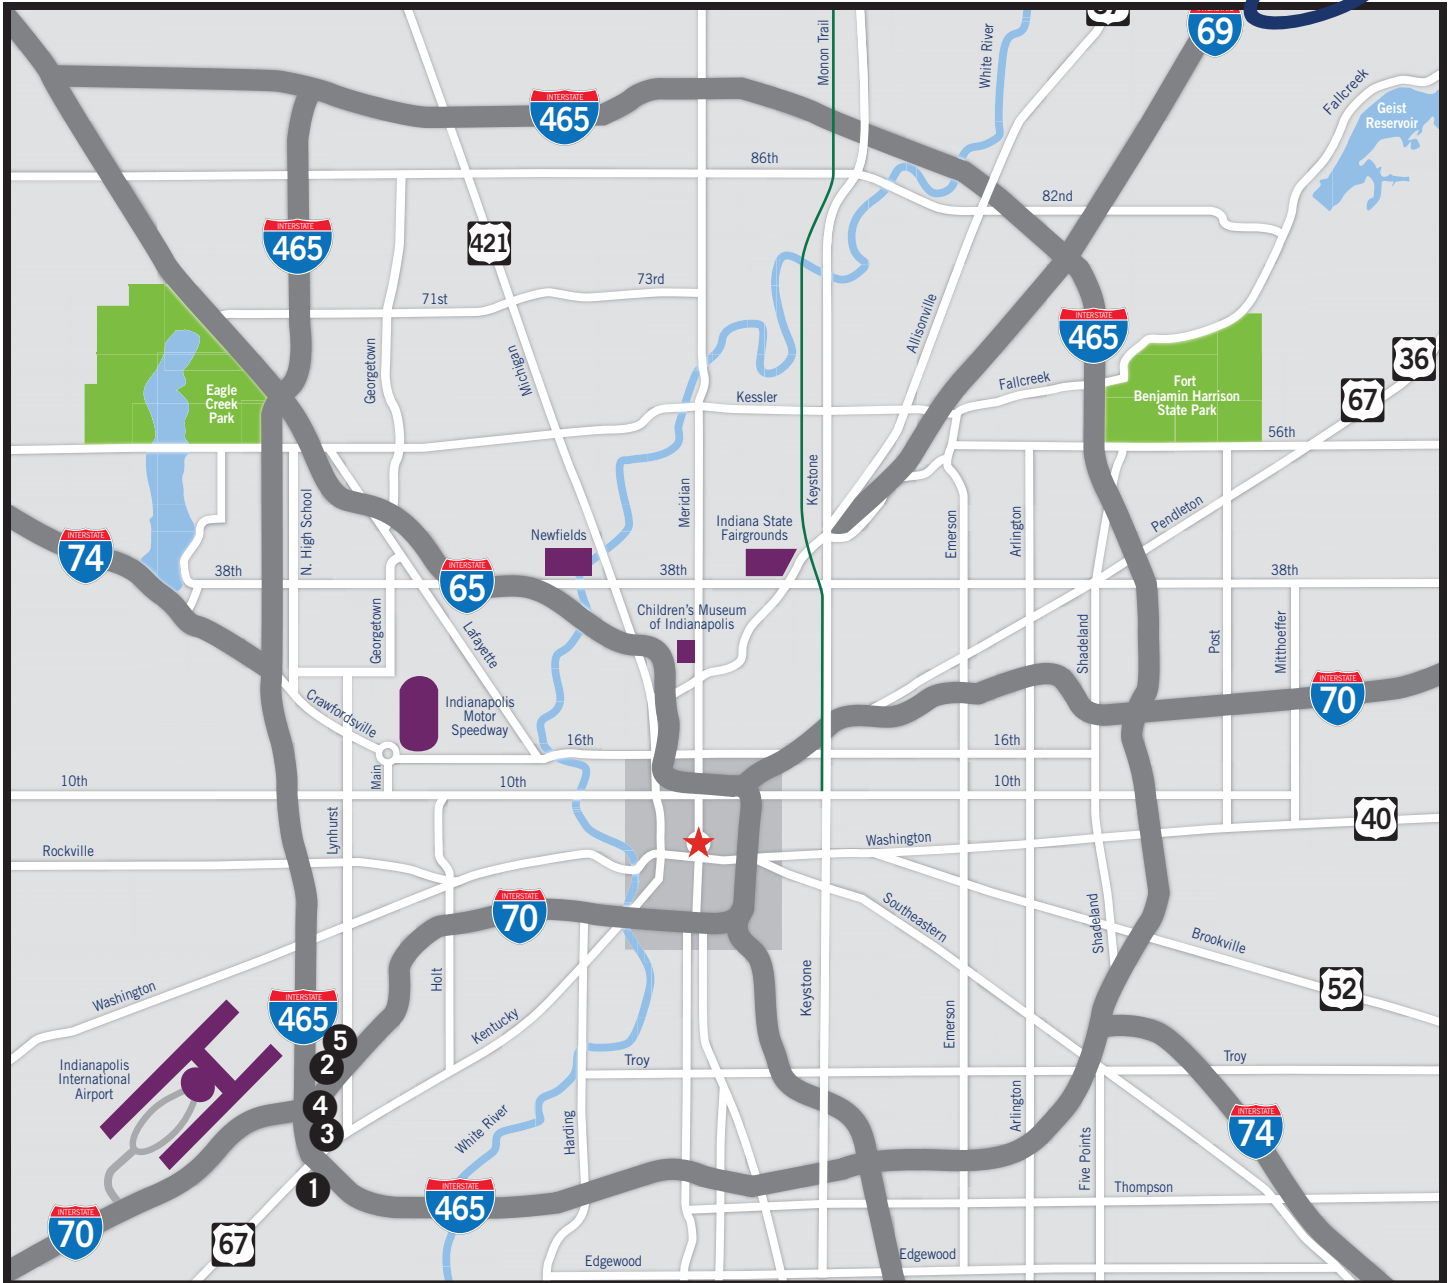

DOWNTOWN INDIANAPOLIS HOTELS & ATTRACTIONS

FEBRUARY 17-20, 2020

DOWNTOWN HOTELS

- | | | |
|--|--|-------------------------------------|
| A Alexander Hotel | J Hilton Indianapolis Downtown | S Sheraton City Centre |
| B Conrad Indianapolis | K Holiday Inn Downtown | T SpringHill Suites Downtown |
| C Courtyard at the Capitol | L Holiday Inn Express City Centre | U Staybridge Suites Downtown |
| D Courtyard Marriott Downtown | M Home2 Suites Indy Downtown | V Westin Hotel |
| E Crowne Plaza Union Station | N Hyatt Regency Indianapolis | |
| F Embassy Suites Downtown | O Indianapolis Marriott Downtown | |
| G Fairfield Inn & Suites Downtown | P JW Marriott | |
| H Hampton Inn Downtown | Q Le Meridien Indianapolis | |
| I Hilton Garden Inn Downtown | R Omni Severin Hotel | |

Airport area hotels on page 2.

AIRPORT AREA HOTELS & ATTRACTIONS

FEBRUARY 17-20, 2020

AIRPORT AREA HOTELS

- 1 Country Inn & Suites
- 2 Fairfield Inn & Suites Airport
- 3 Hampton Inn & Suites Airport
- 4 Hilton Garden Inn Airport
- 5 Residence Inn Airport